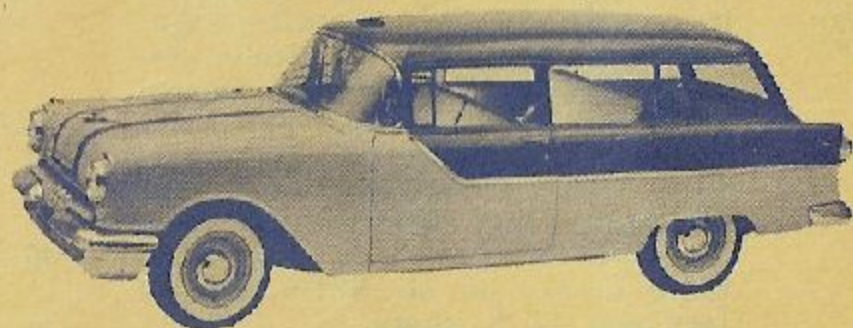

WHERE OUR CUSTOMERS SEND THEIR FRIENDS!

CHIEFTAIN 860 - 2 DOOR SEDAN

CHIEFTAIN 860 - 4 DOOR STATION WAGON

CHIEFTAIN 870 - 4 DOOR SEDAN

STAR CHIEF - CUSTOM CATALINA COUPE

1955 PONTIAC DELIVERED PRICES

CHIEFTAIN 860 SERIES - 122" Wheelbase

2 Door Sedan	2417.00
4 Door Sedan	2476.00
2 Door Station Wagon	2750.00
4 Door Station Wagon	2834.00

CHIEFTAIN 870 SERIES - 122" Wheelbase

Catalina Coupe	2647.00
2 Door Sedan	2521.00
4 Door Sedan	2580.00
4 Door Station Wagon	2919.00

STAR CHIEF SERIES - 124" Wheelbase

Convertible Coupe	3005.00
Custom Catalina Coupe	2813.00
4 Door Sedan	2676.00
Custom 4 Door Sedan	2769.00

PRICE  LIST

THE *NEW '55 PONTIAC*

PRESENTS

THE CAR OF CARS

NEW FROM THE GROUND UP