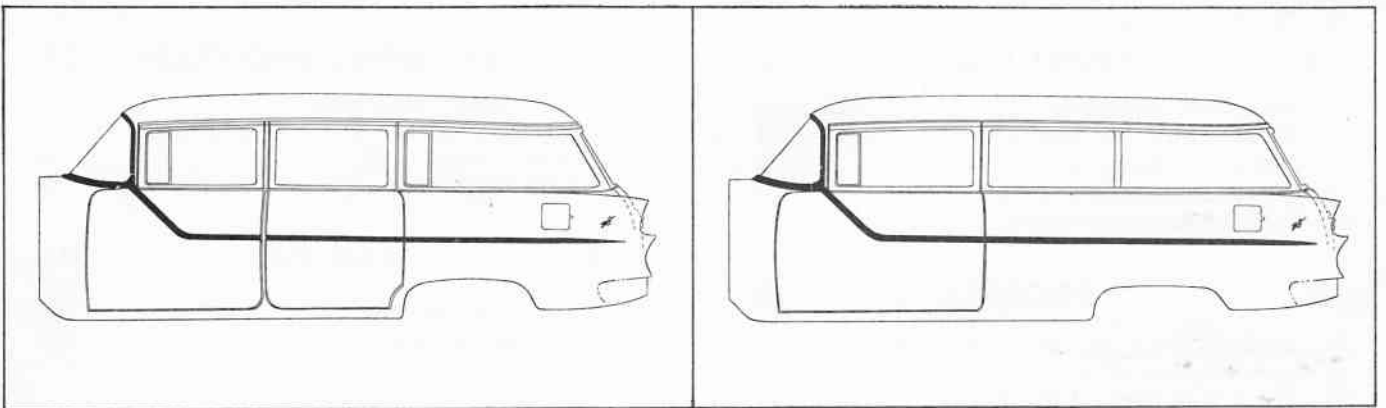

# BODY IDENTIFICATION

The Fisher Body style number is stamped on a plate located on the shroud upper panel underneath the hood of the car, in front of the right windshield wiper transmission. In addition to providing body style identification, the number plate also carries the body number, trim number, paint number, and on Convertible styles, the folding top number.

Illustrated above is a facsimile of a body number plate. The information on this plate is of extreme importance whenever correspondence or orders are prepared pertaining to the body. For information relative to the hood, hood hinges, front fenders and other chassis parts, refer to the Pontiac Shop Manual.

## STYLE CHART

55-2562

55-2563F

55-2562DF

55-2564DF