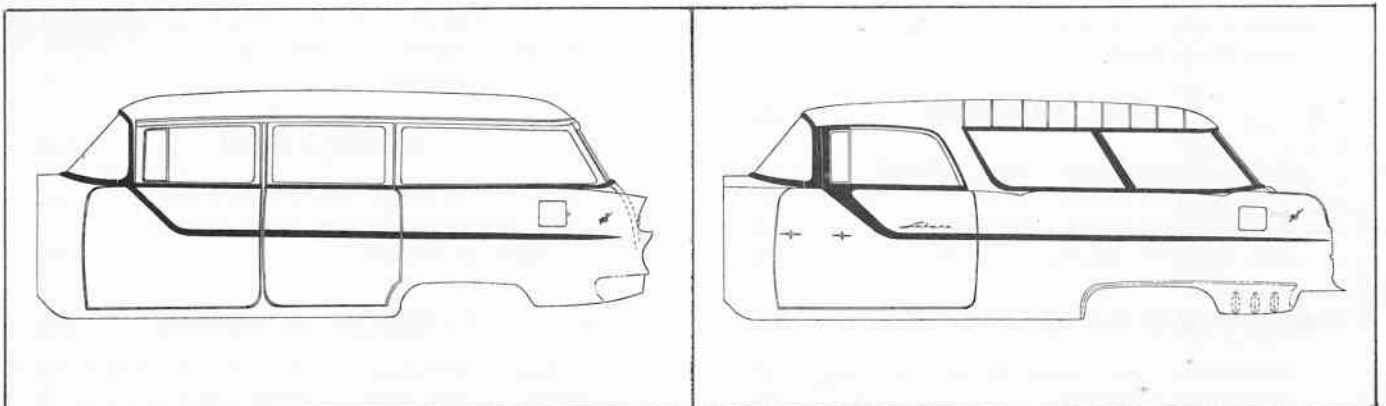

# BODY IDENTIFICATION

The Fisher Body style number is stamped on a plate located on the shroud upper panel underneath the hood of the car, in front of the right windshield wiper transmission. In addition to providing body style identification, the number plate also carries the body number, trim number, paint number, and on Convertible styles, the folding top number.

Illustrated above is a facsimile of a body number plate. The information on this plate is of extreme importance whenever correspondence or orders are prepared pertaining to the body. For information relative to the hood, hood hinges, front fenders and other chassis parts, refer to the Pontiac Shop Manual.

## STYLE CHART

55-2562

55-2563F

55-2562DF

55-2564DF