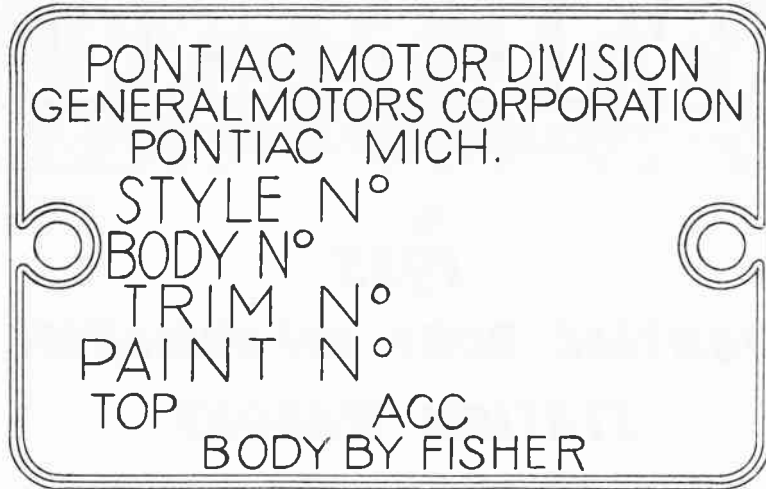

# BODY IDENTIFICATION

The Fisher Body style number is stamped on a plate located on the shroud upper panel underneath the hood of the car, in front of the right windshield wiper transmission. In addition to providing body style identification, the number plate also carries the body number, trim number, paint number, and on Convertible styles, the folding top number.

Illustrated above is a facsimile of a body number plate. The information on this plate is of extreme importance whenever correspondence or orders are prepared pertaining to the body. For information relative to the hood, hood hinges, front fenders and other chassis parts, refer to the Pontiac Shop Manual.